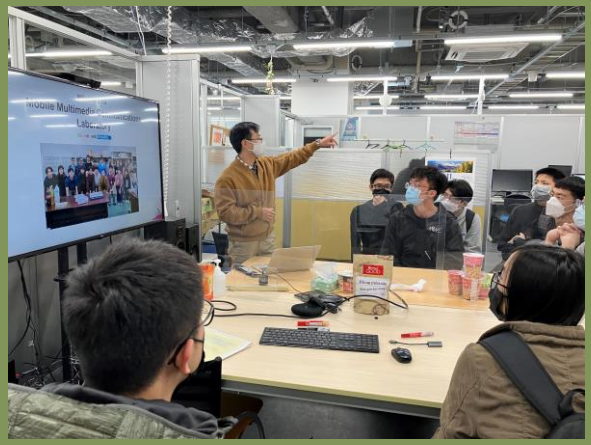

Shibaura Institute of Technology

presents

Explore Japan & Technology

SIT creates a custom mobility program for your students.

Program Period: 3-5 days

Contents: We meet your request

Academic Learning, Cultural Experiences, or Both!

Program Fee: Cost may vary per program

SAMPLE CONTENTS:

- Cultural Workshop (Yukata, Calligraphy, etc)
- SIT Campus Tour
- Lecture, Academic workshop with SIT students
- Industry visit
- Certificate of Completion